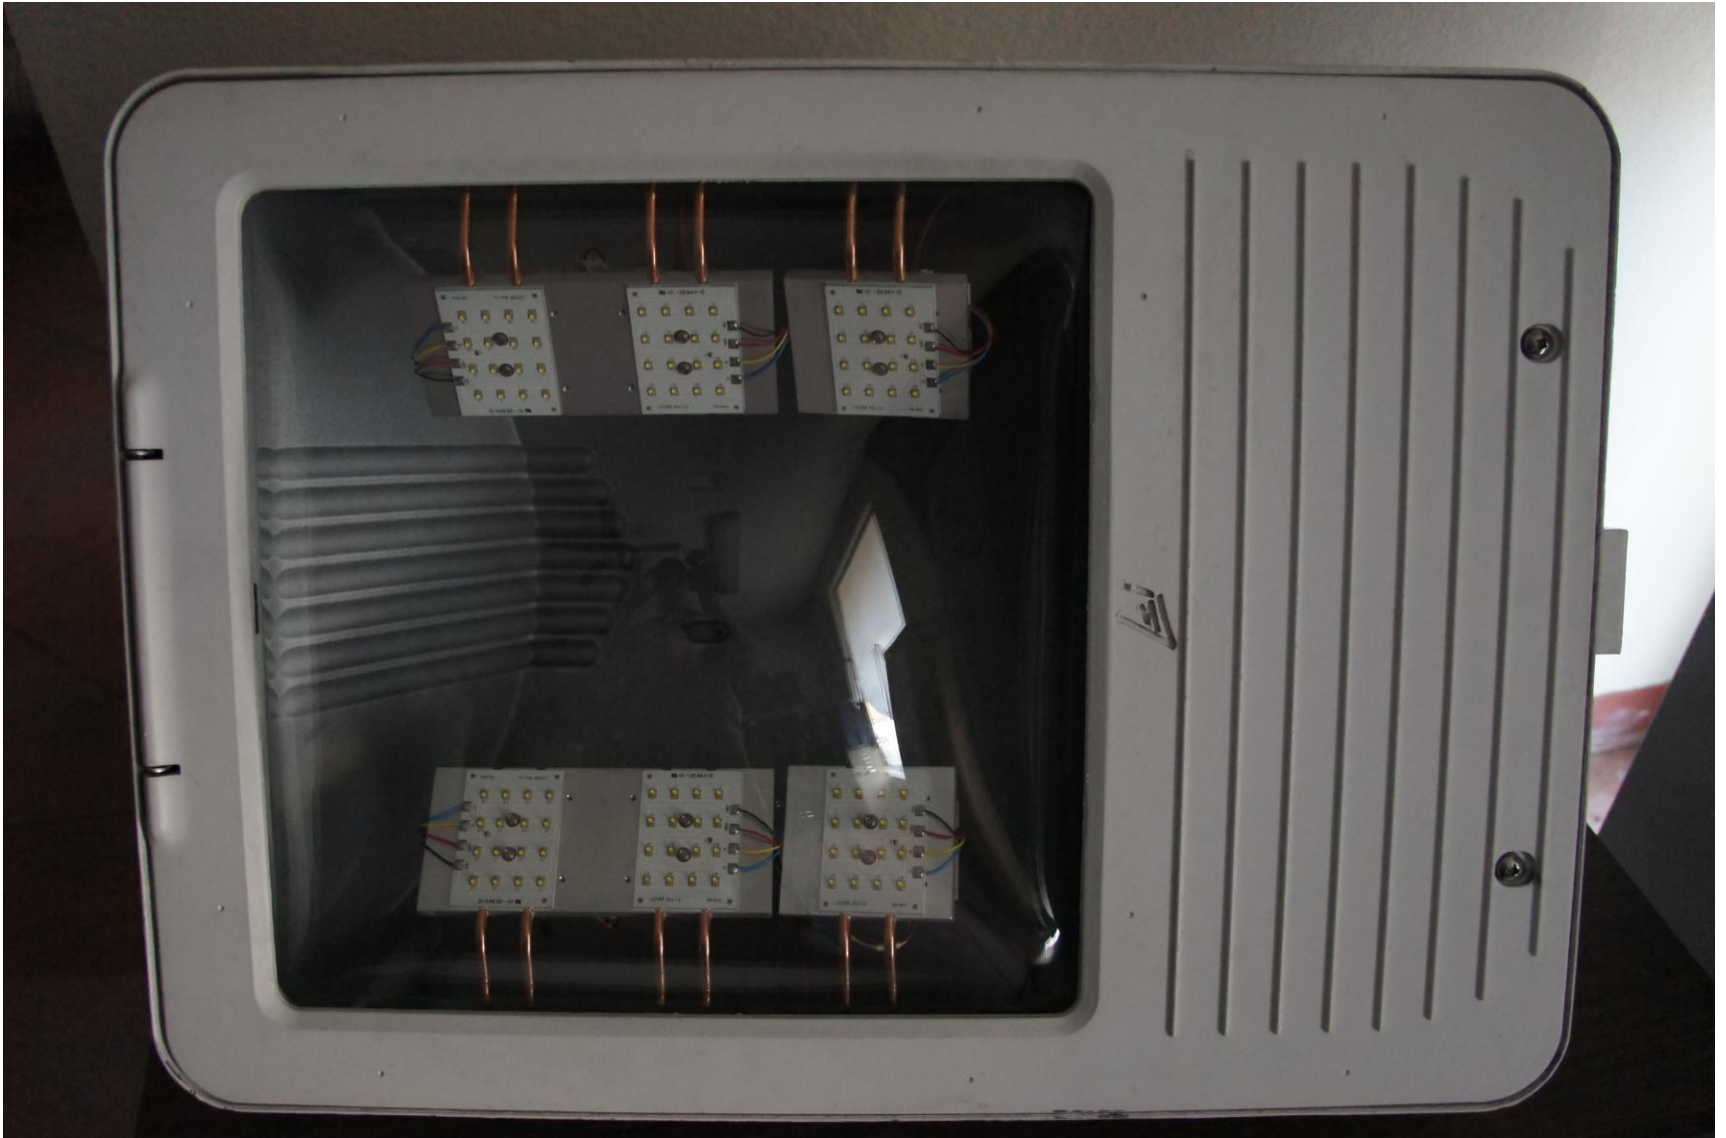

Modern Energy Concepts

5925 Fair Oaks Blvd. #6

Carmichael, CA 95608

(866) 391-2297

(916) 679-0333 fax

NEW EXTERIOR PARKING LOT LED RETRO-FIT SYSTEM

Get The Benefits From MEC

Better Quality of Light

Longer Life

Huge Energy Savings 80%

Great ROI 2.5 to 3 years

5 Year warranty

215 Watt LED retro-fit

Which Light
is **1077** Watts
and which
is **215** Watts

Left is 215 Watts
right is 1077 Watts

BEFORE
1077 Watt Metal Halide

AFTER
215 Watt LED retro-fit

BEFORE 1077 Watt Metal Halide

AFTER 215 Watt LED retro-fit

BEFORE
1077 Watt Metal Halide

AFTER
215 Watt LED retro-fit

BEFORE
1077 Watt Metal Halide

AFTER
215 Watt LED retro-fit